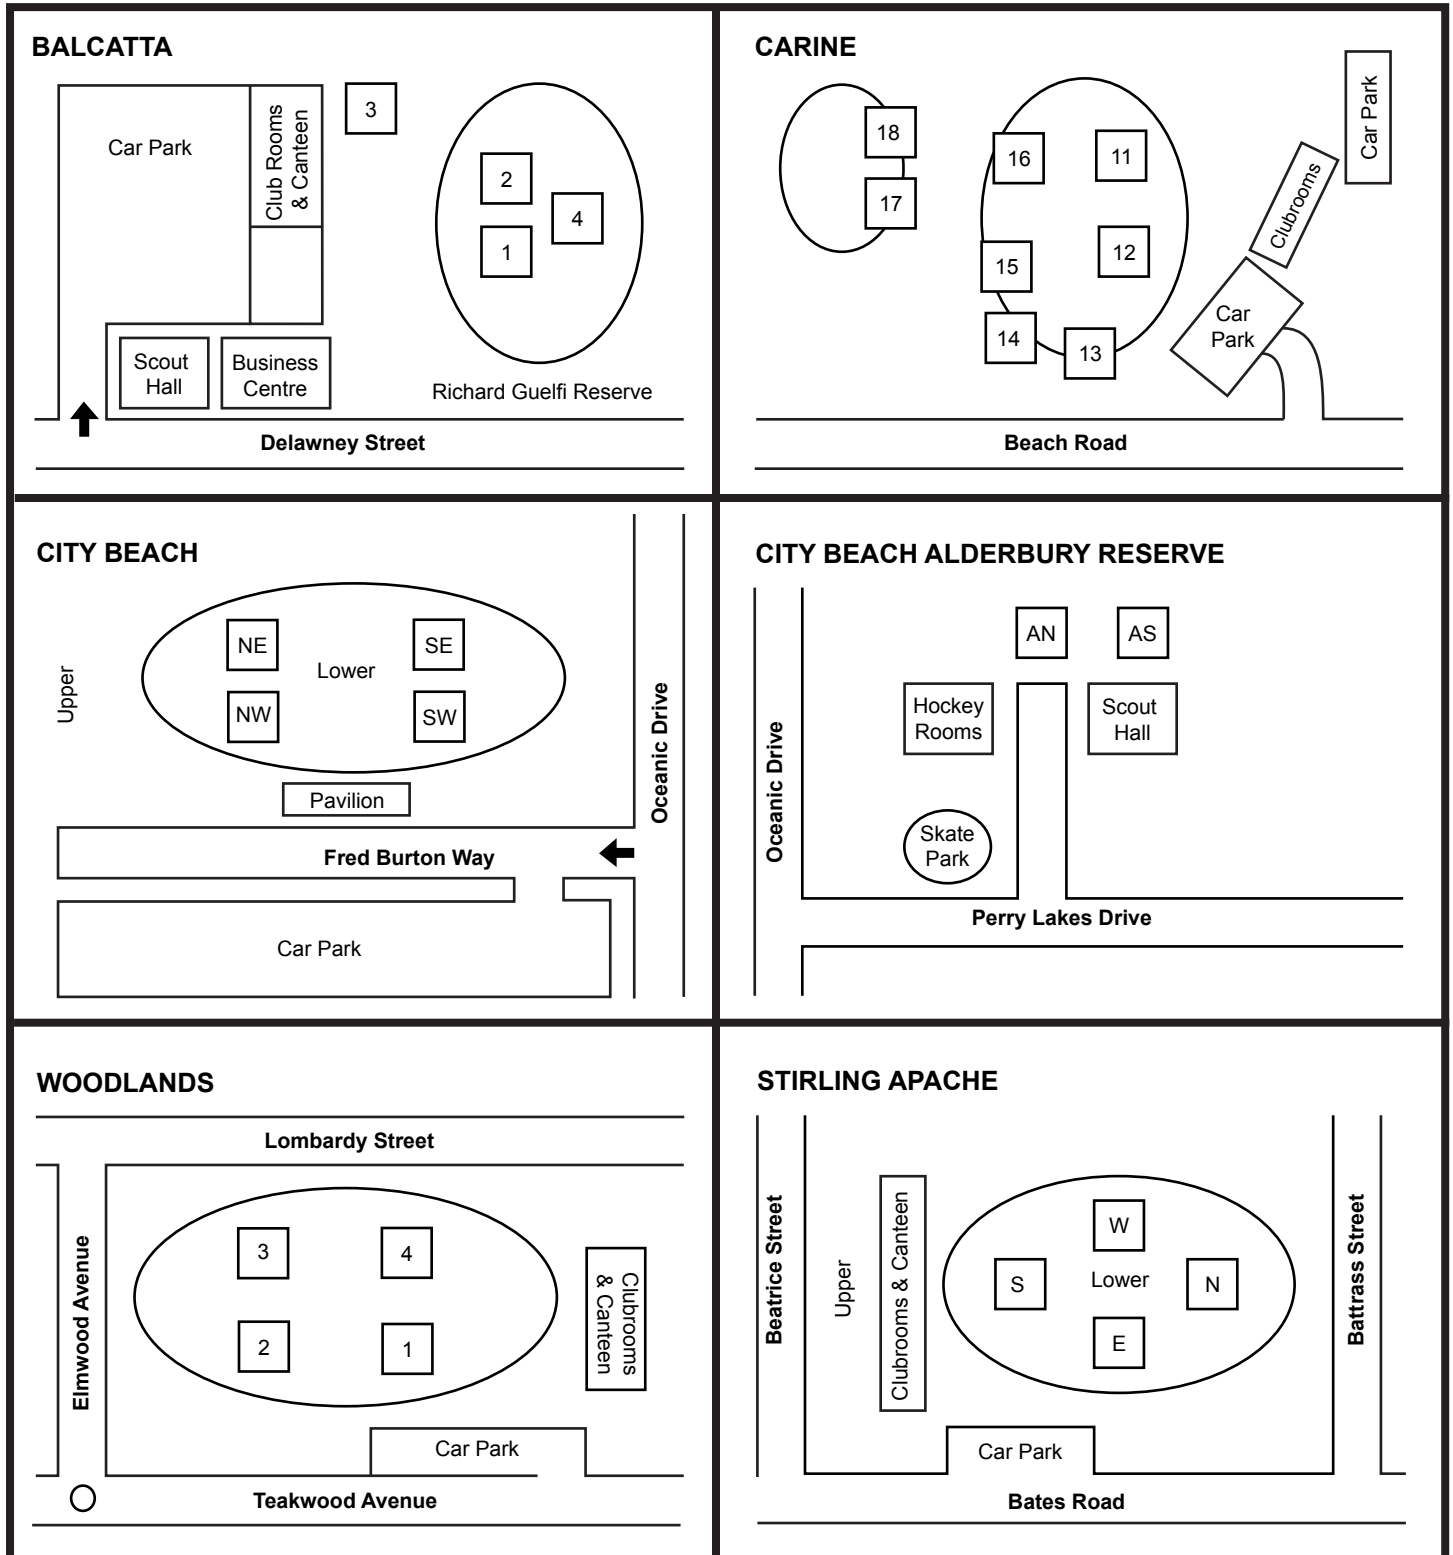

Wembley Tee-Ball Association

Game Maps

U9 Saturday Games: Be at the oval at 8am for an 8:30am start.

U11 & U13 Saturday Games: Be at the oval at 9:45am for a 10:15am start. (at the agreement of coaches & umpires, games can start earlier but still only run for 1 hour).

Midweek Games: Be at the oval at 5:00pm for a 5:30pm start.

Please apply sunscreen at home before you leave so that your child does not have greasy hands during the game.

Please remember: **GLOVE & WATER BOTTLE**